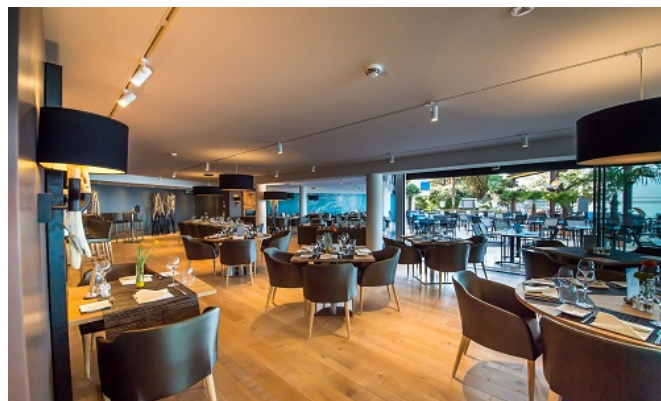

Accommodation

★★★★

Eurotel Montreux

155 rooms

170 conference

Montreux Region

150 banquet

140 classroom

You are looking for an accommodation with view situated directly on the lake shore, in the heart of Montreux and close to the shops, to the Congress Centre (2M2C - Auditorium Stravinski), to the Casino, to the railway station and to the boat terminal? The Eurotel Montreux is ideally situated! You will find 157 rooms and 2 suites spread on 16 floors, with balconies and a stunning view on the lake and the mountains. Free wireless internet, 6 conference rooms and 6 break-out rooms all well equipped with day light and air-conditioning. Safran Restaurant-Terrace and Bel Horizon Restaurant-Terrace directly by Lake Geneva Underground garage and private mooring area.

Rooms	Area		Capacity				Height	
	sq. m.	sq. ft.	Theatre	Classroom	Banquet	Cocktail	m.	ft.
Salle Piccard	260	2799	170	140	150	250	3	9.84
Club Salon	53	570	42	24	-	-	2.4	7.87
Salle Beaulieu	31	333	18	12	-	-	2.4	7.87
Club Salon et Beaulieu ensemble	84	904	84	42	48	80	2.4	7.87
Salle Berne	32	344	36	20	-	-	2.6	8.53
Salle Lausanne	30	322	32	18	-	-	2.6	8.53
Salle Genève	32	344	32	18	-	-	2.6	8.53
Salles BLG	94	990	72	36	54	90	2.6	8.53
6 break-out rooms for 10 pax	34	366	-	-	-	-	-	-

www.eurotel-montreux.ch

info@eurotel-montreux.ch