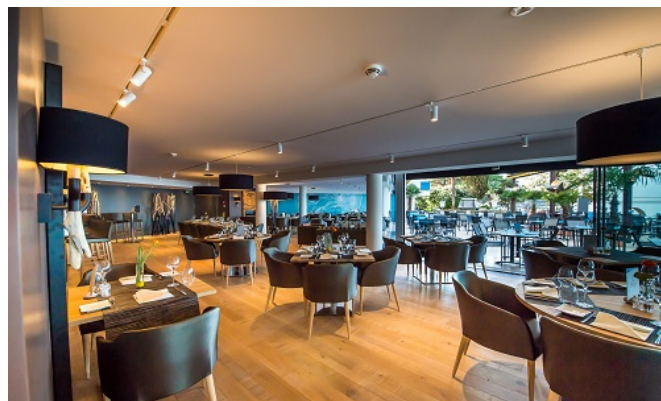

Eurotel Montreux

155 rooms

170 conference

Montreux Region

150 banquet

140 classroom

You are looking for an accommodation with view situated directly on the lake shore, in the heart of Montreux and close to the shops, to the Congress Centre (2M2C - Auditorium Stravinski), to the Casino, to the railway station and to the boat terminal? The Eurotel Montreux is ideally situated! You will find 157 rooms and 2 suites spread on 16 floors, with balconies and a stunning view on the lake and the mountains. Free wireless internet, 6 conference rooms and 6 break-out rooms all well equipped with day light and air-conditioning. Safran Restaurant-Terrace and Bel Horizon Restaurant-Terrace directly by Lake Geneva Underground garage and private mooring area.

Room Name	Area		Capacity				Height	
	sq. m.	sq. ft.	Theatre	Classroom	Banquet	Cocktail	m.	ft.
Salle Piccard	260	2799	170	140	150	250	3	9.84
Club Salon	53	570	42	24	-	-	2.4	7.87
Salle Beaulieu	31	333	18	12	-	-	2.4	7.87
Club Salon et Beaulieu ensemble	84	904	84	42	48	80	2.4	7.87
Salle Berne	32	344	36	20	-	-	2.6	8.53
Salle Lausanne	30	322	32	18	-	-	2.6	8.53
Salle Genève	32	344	32	18	-	-	2.6	8.53
Salle BLG	94	990	72	36	54	90	2.6	8.53
6 break-out room for 10 pax	34	366	-	-	-	-	-	-

www.eurotel-montreux.ch

info@eurotel-montreux.ch